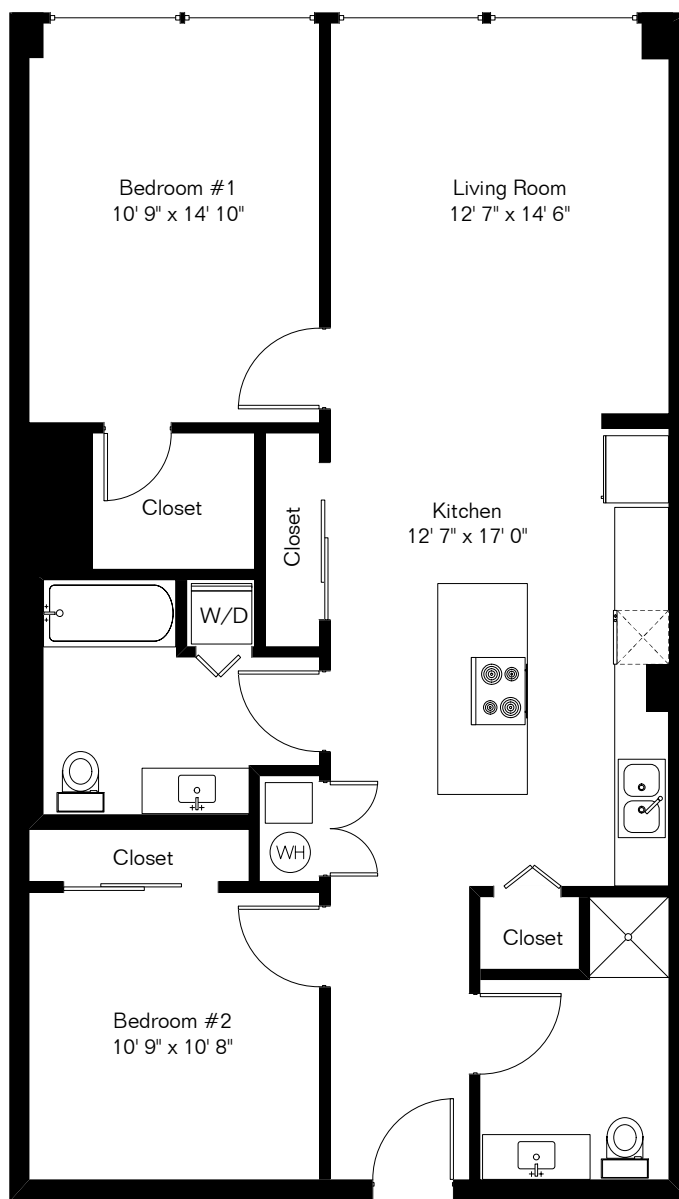

FloorPlansFirst.com™
(520) 881-1500

The square footages and room size information are deemed to be reliable but are not guaranteed and should be independently verified. This drawing is for marketing purposes only.

747 S 6th Ave Unit 207 2 Bedroom Mid Penthouse

Living Area 799 Sq Ft

Drawn From Plans June 2023

Copyright 2023 Floor Plans First! LLC
All Rights Reserved.

Floor Plans First!
See the Floor Plan First!

FloorPlansFirst.com™
(520) 881-1500

The square footages and room size information are deemed to be reliable but are not guaranteed and should be independently verified. This drawing is for marketing purposes only.

747 S 6th Ave Unit 301

2 Bedroom 2 Bath

Living Area 998 Sq Ft

Drawn From Plans June 2023

0 ft. 6 ft. 10 ft. 20 ft.

Copyright 2023 Floor Plans First! LLC
All Rights Reserved.

Floor Plans First!
See the Floor Plan First!

FloorPlansFirst.com™
(520) 881-1500