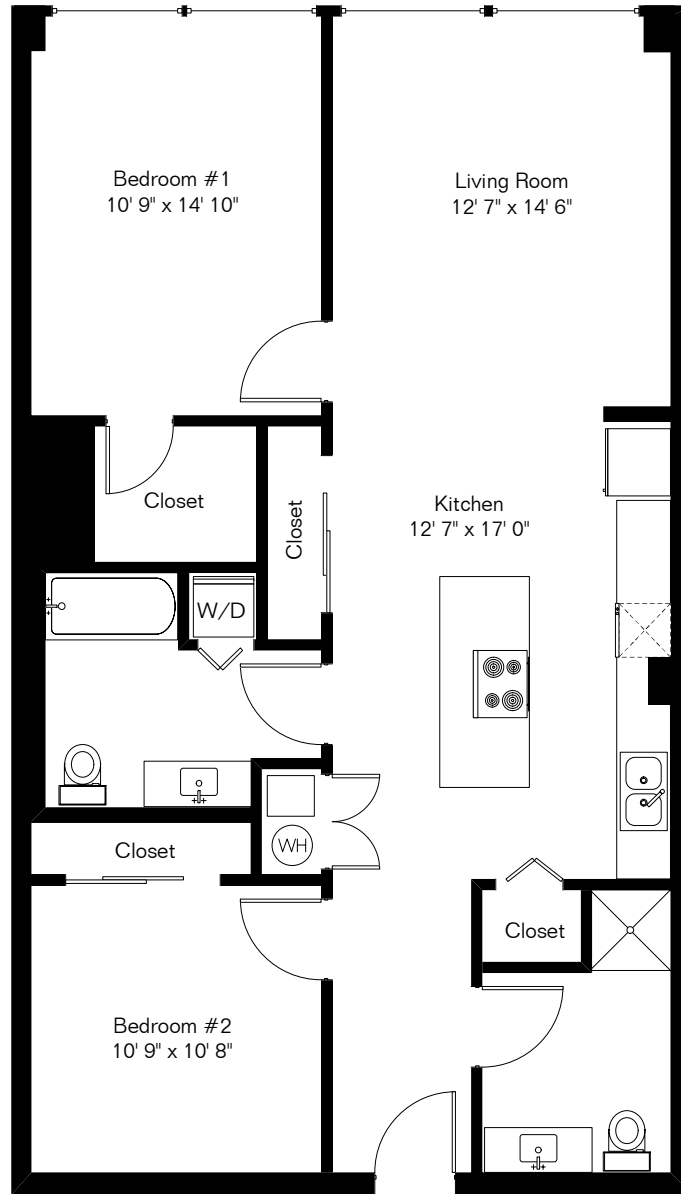

— The —
BAFFERT
AT FIVE POINTS

Two bedroom floorplans

Tours & information
520-633-9376

747 S. 6th Ave
Tucson, AZ 85701

The square footages and room size information are deemed to be reliable but are not guaranteed and should be independently verified. This drawing is for marketing purposes only.

747 S 6th Ave Unit 201

2 Bedroom 2 Bath

Living Area 998 Sq Ft

Drawn From Plans June 2023

0 ft. 6 ft. 10 ft. 20 ft.

Copyright 2023 Floor Plans First! LLC
All Rights Reserved.

Floor Plans First!
See the Floor Plan First!

747 S 6th Ave Unit 207 2 Bedroom Mid Penthouse

Living Area 799 Sq Ft

Drawn From Plans June 2023

Copyright 2023 Floor Plans First! LLC
All Rights Reserved.

Floor Plans First!
See the Floor Plan First!

FloorPlansFirst.com™
(520) 881-1500

Living Area 998 Sq Ft

Drawn From Plans June 2023

0 ft. 6 ft. 10 ft. 20 ft.

Copyright 2023 Floor Plans First! LLC
All Rights Reserved.

Floor Plans First!
See the Floor Plan First!

FloorPlansFirst.com™
(520) 881-1500