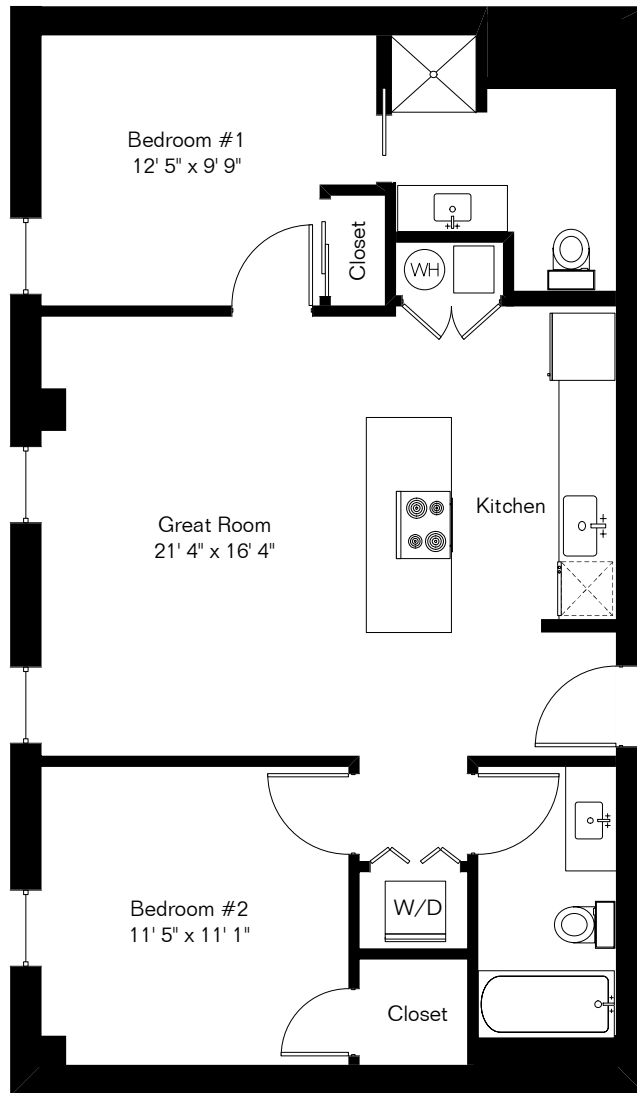

— The —
BAFFERT
AT FIVE POINTS

Two bedroom floorplans

Tours & information
520-633-9376

747 S. 6th Ave
Tucson, AZ 85701

The square footages and room size information are deemed to be reliable but are not guaranteed and should be independently verified. This drawing is for marketing purposes only.

747 S 6th Ave Unit 201

2 Bedroom 2 Bath

Living Area 998 Sq Ft

Drawn From Plans June 2023

0 ft. 6 ft. 10 ft. 20 ft.

Copyright 2023 Floor Plans First! LLC
All Rights Reserved.

Floor Plans First!
See the Floor Plan First!

FloorPlansFirst.com™
(520) 881-1500

The square footages and room size information are deemed to be reliable but are not guaranteed and should be independently verified. This drawing is for marketing purposes only.

747 S 6th Ave Unit 207 2 Bedroom Mid Penthouse

Living Area 799 Sq Ft

Drawn From Plans June 2023

Copyright 2023 Floor Plans First! LLC
All Rights Reserved.

Floor Plans First!
See the Floor Plan First!

FloorPlansFirst.com™
(520) 881-1500